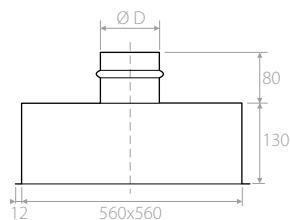

Characteristics

Egg crate grilles 13x13 mm pitch and 595x595 overall size. For false ceilings installation and for air intake.

Material

Anodizirani aluminij.

Fixing

Fixing by using clips or frontal screws on demand.

Accessories

Galvanized steel plenum, standard or insulated. Calibration damper made of galvanized steel and fins with opposite movement.

GMA

PDZ1

PDZ2

PDZ11

PDZ12

Plenum externally insulated thickness 6 mm.

Quick selection diagram

Selection table

Model	A_x [m^2]	Q [m^3/h]		L_{WA} [dB(A)]		Dp [Pa]	
		min	max	min	max	min	max
GMA60 GMA60P	0,2639	3140	6190	33	53	5	20