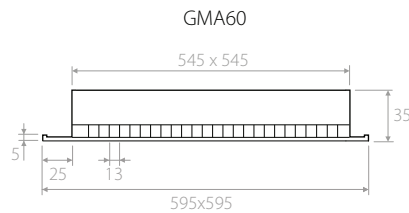

Characteristics

Egg crate grilles 13x13 mm pitch and 595x595 overall size. For false ceilings installation and for air intake.

Material

Anodizirani aluminij.

Fixing

Fixing by using clips or frontal screws on demand.

Accessories

Galvanized steel plenum, standard or insulated. Calibration damper made of galvanized steel and fins with opposite movement.

GMA

PDZ1

PDZ2

PDZ11

PDZ12

Plenum externally insulated thickness 6 mm.

Quick selection diagram

Selection table

Model	A_x [m^2]	Q [m^3/h]		L_{WA} [dB(A)]		Dp [Pa]	
		min	max	min	max	min	max
GMA60 GMA60P	0,2639	3140	6190	33	53	5	20