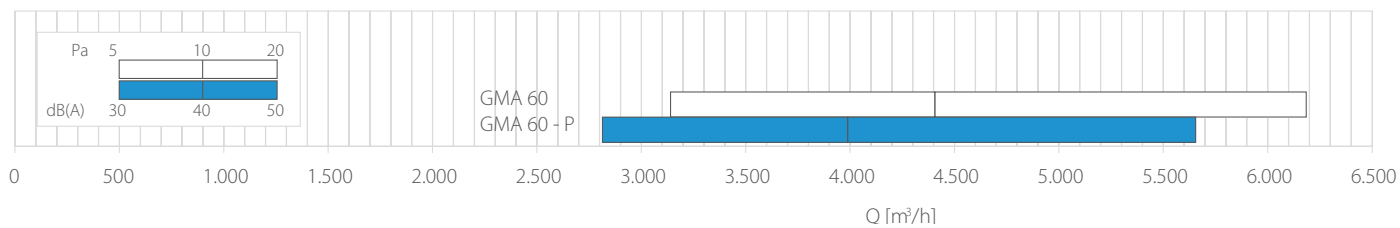

Quick selection diagram

Selection table

Model	A_x [m^2]	Q [m^3/h]		L_{WA} [dB(A)]		Dp [Pa]	
		min	max	min	max	min	max
GMA60 GMA60P	0,2639	3140	6190	33	53	5	20