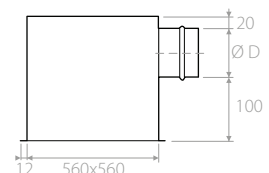

Characteristics

Egg crate grilles 13x13 mm pitch and 595x595 overall size. For false ceilings installation and for air intake.

Material

Anodizirani aluminij.

Fixing

Fixing by using clips or frontal screws on demand.

Accessories

Galvanized steel plenum, standard or insulated. Calibration damper made of galvanized steel and fins with opposite movement.

PDZ2

Plenum externally insulated thickness 6 mm.