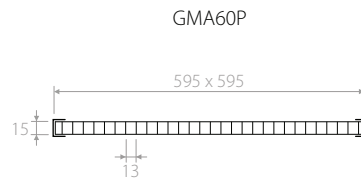

Characteristics

Egg crate grilles 13x13 mm pitch and 595x595 overall size. For false ceilings installation and for air intake.

Material

Anodizirani aluminij.

Fixing

Fixing by using clips or frontal screws on demand.

Accessories

Galvanized steel plenum, standard or insulated. Calibration damper made of galvanized steel and fins with opposite movement.

GMA

PDZ1

PDZ2

PDZ11

PDZ12

Plenum externally insulated thickness 6 mm.

Quick selection diagram

Selection table

Model	A_x [m^2]	Q [m^3/h]		L_{WA} [dB(A)]		Dp [Pa]	
		min	max	min	max	min	max
GMA60 GMA60P	0,2639	3140	6190	33	53	5	20