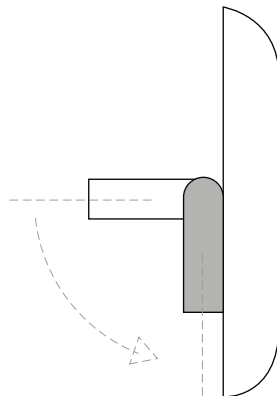

Characteristics

Round copper grilles for wall mounting. Four different diameter sizes for 80 and 200 mm openings. The spring-loaded bracket can be folded 90°, which significantly reduces the volume required for packaging.

Fixing

By spring.

Model	Diameter [mm]
9700-004-500	80
9701-004-500	100
9702-004-500	120
9703-004-500	140
9704-004-500	150
9710-004-500	160
9705-004-500	200