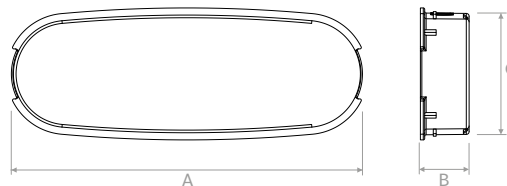

TVMN010

Tappo per tubo ovale 132x52.
Cap for hoval hose 132x52.

Modello | Model		A	B	C	€ metro | meter
TVMN010	mm	123	17	45	-

ACCESSORI SPIRO | SPIRO ACCESSORIES

TS

Tubo spiro lamiera zincata.
Galvanized sheet spiro duct.

Materiale disponibile su listino Brofer diffusione aria.
Material available on Brofer air diffusion price list.