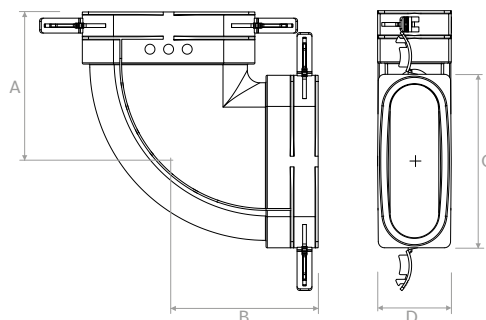

### TVMN003

Regolatore portata canale ovale 132x52.  
Air flow regulator oval hose 132x52.

Modello   Model		A	B	C	€ pezzo   piece
<b>TVMN003</b>	mm	123	17	42	-

**TVMN004**

Connettore per tubo ovale 132x52.  
Connector for oval hose 132x52.

Modello   Model		A	B	€ pezzo   piece
<b>TVMN004</b>	mm	140	60	-

**TVMN005**

curva 90° verticale per tubo ovale 132x52.  
Elbow 90° vertical for oval hose 132x52.

Modello   Model		A	B	C	€ pezzo   piece
<b>TVMN005</b>	mm	139	104	104	-

**TVMN006**

Curva 90° orizzontale per tubo ovale 132x52.  
Elbow 90° horizontal for oval hose 132x52.

Modello   Model		A	B	C	D	€ pezzo   piece
<b>TVMN006</b>	mm	120	120	190	59	-