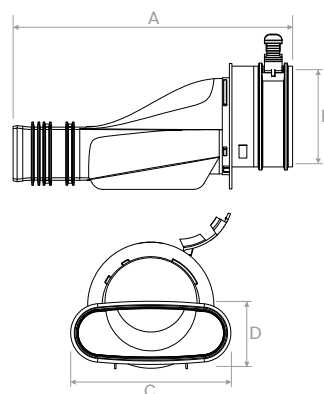

### TVMN001

Tubo flessibile ovale 132x52 L = 20m blu.  
Flex oval hose 132x52 L = 20m blue.

Modello   Model		A	B	C	D	€ metro   meter
<b>TVMN001</b>	mm	122	133	44	55	-

### TVMN002

Adattatore ovale 132x52 circolare Ø75/90.  
Adapter oval 132x52 circular Ø75/90.

Modello   Model		A	B	C	D	€ pezzo   piece
<b>TVMN00275</b>	mm	231	Ø 75	122	44	-
<b>TVMN00290</b>	mm	233	Ø 92	122	44	-

### TVMN003

Regolatore portata canale ovale 132x52.  
Air flow regulator oval hose 132x52.

Modello   Model		A	B	C	€ pezzo   piece
<b>TVMN003</b>	mm	123	17	42	-

**TVMN004**

Connettore per tubo ovale 132x52.  
Connector for oval hose 132x52.

Modello   Model		A	B	€ pezzo   piece
<b>TVMN004</b>	mm	140	60	-

**TVMN005**

curva 90° verticale per tubo ovale 132x52.  
Elbow 90° vertical for oval hose 132x52.

Modello   Model		A	B	C	€ pezzo   piece
<b>TVMN005</b>	mm	139	104	104	-