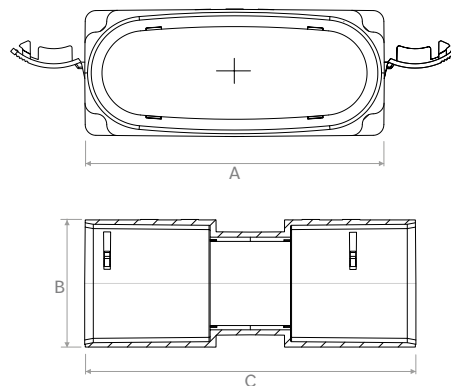

ACCESSORI OVALI | OVAL ACCESSORIES

TVMN007

Connettore per tubo ovale 132x52.
Connector for oval hose 132x52.

Modello | Model		A	B	C	€ pezzo | piece
TVMN007	mm	139	59	154	-

TVMN008

Raccordo valvola Ø125 tubo ovale 132x52 a 90°.
Valve connection Ø125 oval hose 132x52 at 90°.

Modello | Model		A	B	C	D	€ pezzo | piece
TVMN008	mm	139	125	184	324	-

TVMN009

Guarnizione di ricambio per tubo ovale 132x52.
Replacement gasket for oval hose 132x52.

Modello | Model		A	B	€ pezzo | piece
TVMN009	mm	122	44	-