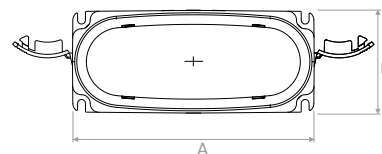

### TVMN003

Regolatore portata canale ovale 132x52.  
Air flow regulator oval hose 132x52.

Modello   Model		A	B	C	€ pezzo   piece
<b>TVMN003</b>	mm	123	17	42	-

**TVMN004**

Connettore per tubo ovale 132x52.  
Connector for oval hose 132x52.

Modello   Model		A	B	€ pezzo   piece
<b>TVMN004</b>	mm	140	60	-

**TVMN005**

curva 90° verticale per tubo ovale 132x52.  
Elbow 90° vertical for oval hose 132x52.

Modello   Model		A	B	C	€ pezzo   piece
<b>TVMN005</b>	mm	139	104	104	-