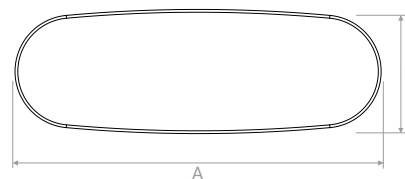

TVMN009

Guarnizione di ricambio per tubo ovale 132x52.
Replacement gasket for oval hose 132x52.

Modello | Model		A	B	€ pezzo | piece
TVMN009	mm	122	44	-