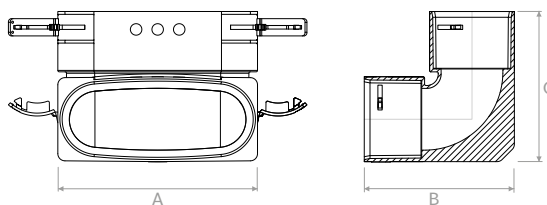

Modello   Model		A	B	€ pezzo   piece
<b>TVMN004</b>	mm	140	60	-

**TVMN005**

curva 90° verticale per tubo ovale 132x52.  
Elbow 90° vertical for oval hose 132x52.

Modello   Model		A	B	C	€ pezzo   piece
<b>TVMN005</b>	mm	139	104	104	-

**TVMN006**

Curva 90° orizzontale per tubo ovale 132x52.  
Elbow 90° horizontal for oval hose 132x52.

Modello   Model		A	B	C	D	€ pezzo   piece
<b>TVMN006</b>	mm	120	120	190	59	-