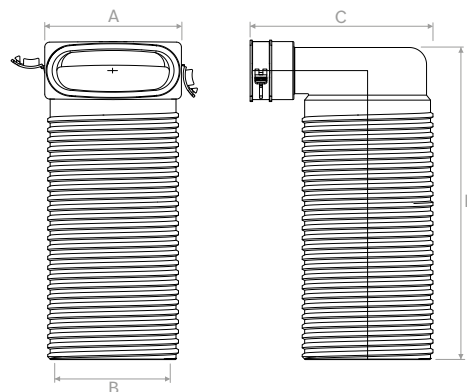

### TVMN007

Connettore per tubo ovale 132x52.  
Connector for oval hose 132x52.

Modello   Model		A	B	C	€ pezzo   piece
<b>TVMN007</b>	mm	139	59	154	-

### TVMN008

Raccordo valvola Ø125 tubo ovale 132x52 a 90°.  
Valve connection Ø125 oval hose 132x52 at 90°.

Modello   Model		A	B	C	D	€ pezzo   piece
<b>TVMN008</b>	mm	139	125	184	324	-