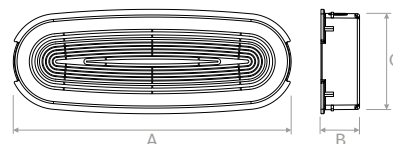

### TVMN002

Adattatore ovale 132x52 circolare Ø75/90.  
Adapter oval 132x52 circular Ø75/90.

Modello   Model		A	B	C	D	€ pezzo   piece
<b>TVMN00275</b>	mm	231	Ø 75	122	44	-
<b>TVMN00290</b>	mm	233	Ø 92	122	44	-

### TVMN003

Regolatore portata canale ovale 132x52.  
Air flow regulator oval hose 132x52.

Modello   Model		A	B	C	€ pezzo   piece
<b>TVMN003</b>	mm	123	17	42	-

**TVMN004**

Connettore per tubo ovale 132x52.  
Connector for oval hose 132x52.